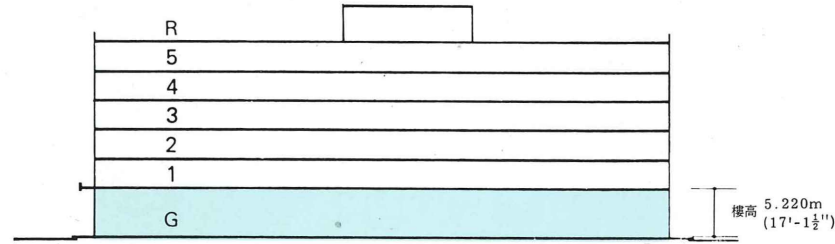

地下平面圖

Ground Floor Plan

所有圖則及長度只供參考用，詳細圖則以政府有關部門最後批准之圖則為準。 All floor plans and measurements are for reference only and are subject to the final plans approved by the Building Authority.