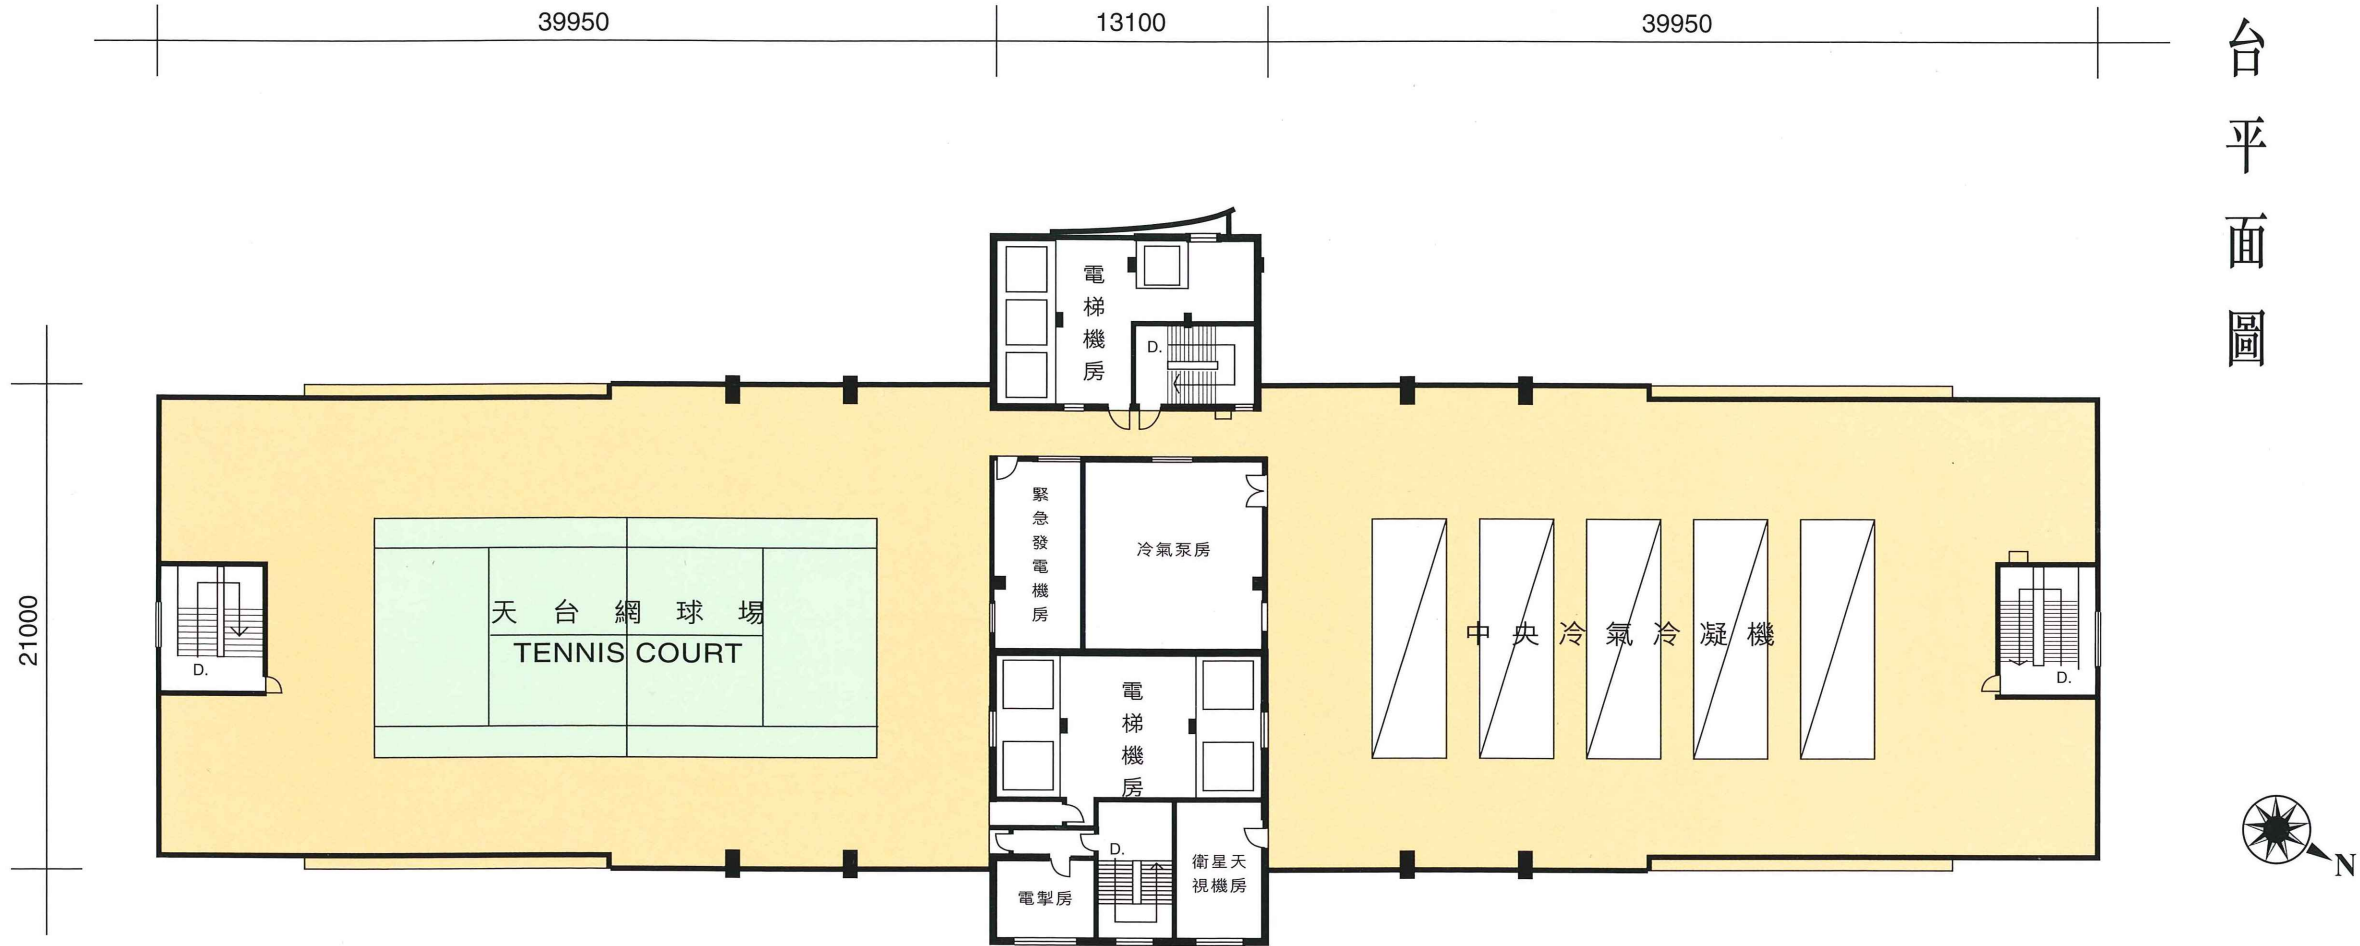

ROOF FLOOR PLAN

天台平面圖

* 特設天面網球場供給本大廈用戶享用

詳細訂正圖則以工務局最後批准之圖則為標準

All plans are subject to the amended plans to be approved by the Building Authority